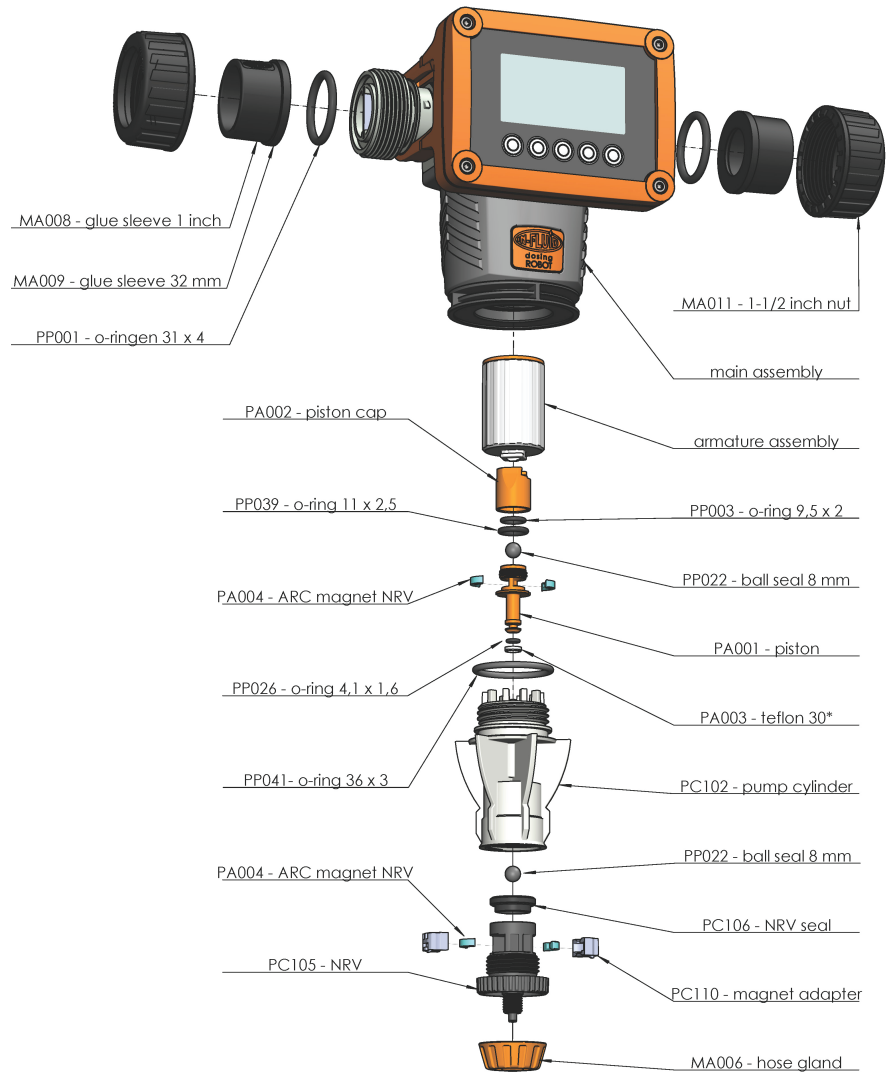

COMPACT DOSING ROBOT CDR-25

SPARE PARTS

	Name	Article
	Set of 3: Ball seals - high resistance (PP022)	PP003-HR
	Armature assembly	AA500
	Piston assembly - high resistance	PA500-HR
	Pump cylinder PVDF - with glass sleeve	PC102
	NRV seals	PC106
	NRV assembly	NA700

SPARE PARTS

	Name	Article
	Pump cylinder / NRV assembly combo	PC600
	Armature / Piston / Pump cylinder / NRV assemblies combo	INT-SET
	Set of 2: Coupler kits	MAS009
	Wall bracket	MA010
	Upper hose gland	MA006
	Lower hose gland - high resistance	FF005

	Name	Article
	Suction hose - 200cm	PP007
	Power supply 110-240V - 5m cable	PP009
	Foot valve - complete	FF800
	Foot valve - sub assembly	FF800-S
	Flow indicator	FF100
 COMPACT DOSING ROBOT CDR-25		