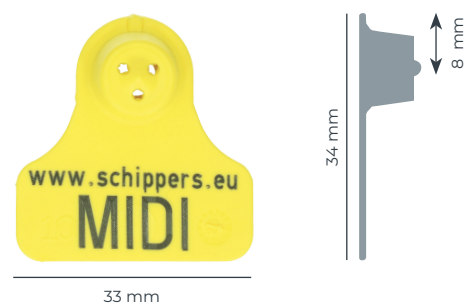

MS Tag Midi
(Closed)
Standard