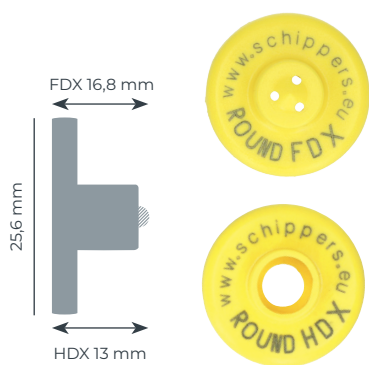

ELECTRONIC EARTAGS - Female

Little

Standard