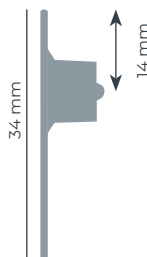

Standard

MS Tag Standard
(Closed)

Standard