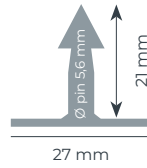

## MS Tag Round

Normal

Little

Extended

## MS Tag Torbogen (Plastic pin)

Normal

Little

43 mm

43 mm