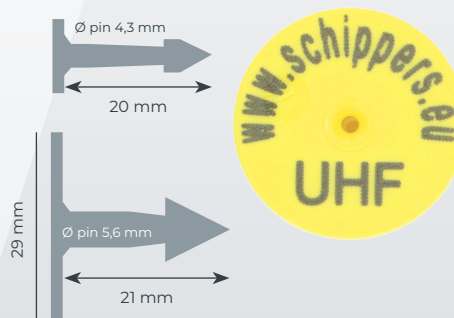

## ELECTRONIC EARTAGS - Female

**MS Tag Round FDX**  
(Closed)

Little

Standard

**MS Tag Round XL FDX**  
(Closed)

**MS Tag Round XL HDX**  
(Closed)

**MS Tag Round UHF**  
(Open)

Little

Standard

**MS Tag Round HDX**  
(Open)

## ELECTRONIC EARTAGS - Male

**MS Tag Torbogen UHF**

Little & Standard

**MS Tag Round UHF**

Little & Standard