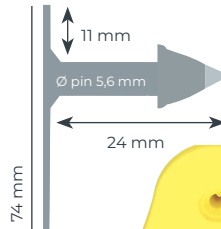

## Female

**MS Tag Medium 2K**  
(Closed)

**MS Tag Jumbo 2K**  
(Closed)

**MS Tag Maxi 2K**  
(Closed)

# Male

27 mm

**MS Tag Round**  
(Robust pin)

60,5 mm

**MS Tag Medium**  
(Robust pin)

60,5 mm

**MS Tag Jumbo**  
(Robust pin)

74 mm

## ELECTRONIC EARTAGS - Female

**MS Tag Round FDX**  
(Closed)

Little

Standard

**MS Tag Round XL FDX**  
(Closed)

**MS Tag Round XL HDX**  
(Closed)

**MS Tag Round UHF**  
(Open)

Little