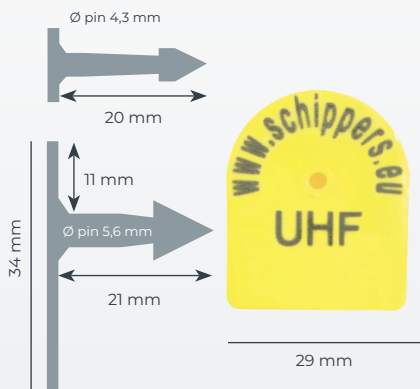

**MS Tag Maxi**  
(Robust pin)

## ELECTRONIC EARTAGS - Female

**MS Tag Round FDX**  
(Closed)

Little

Standard

**MS Tag Round XL FDX**  
(Closed)

**MS Tag Round XL HDX**  
(Closed)

**MS Tag Round UHF**  
(Open)

Little

Standard

**MS Tag Round HDX**  
(Open)

## ELECTRONIC EARTAGS - Male

**MS Tag Torbogen UHF**

Little & Standard

**MS Tag Round UHF**

Little & Standard