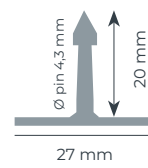

## MS Tag Round

Normal

Little

Extended

## MS Tag Torbogen (Plastic pin)

Normal

Little

43 mm

43 mm