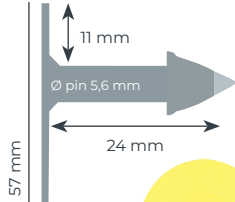

## Female

**MS Tag Medium 2K**  
(Closed)

**MS Tag Jumbo 2K**  
(Closed)

**MS Tag Maxi 2K**  
(Closed)

# Male

27 mm

**MS Tag Round**  
(Robust pin)

60,5 mm

**MS Tag Medium**  
(Robust pin)

60,5 mm

**MS Tag Jumbo**  
(Robust pin)

74 mm