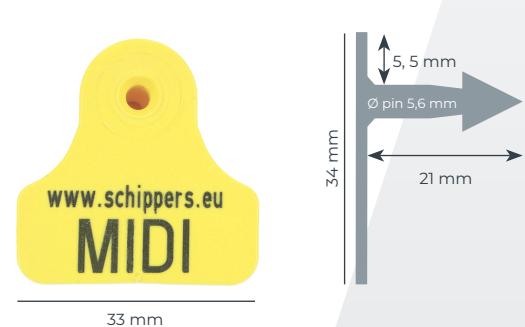

## MS Tag Standard (Metal pin)

## MS Tag Hog (Robust pin)

 **OVINE**

## Female

**MS Tag Torbogen**  
(Closed)  
Standard

**MS Tag Midi**  
(Closed)  
Standard

## Male

**MS Tag Torbogen**  
(Plastic pin)

**MS Tag Midi**  
(Plastic pin)