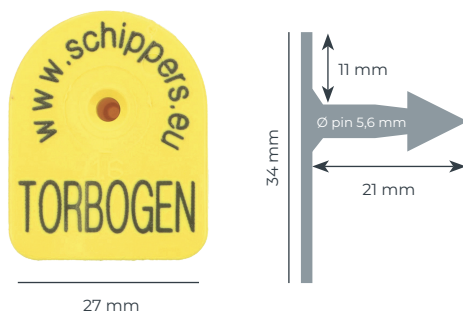

## MS Tag Standard (Metal pin)

## MS Tag Hog (Robust pin)

 **OVINE**

## Female

**MS Tag Torbogen**  
(Closed)  
Standard

**MS Tag Midi**  
(Closed)  
Standard

## Male

**MS Tag Torbogen**  
(Plastic pin)

**MS Tag Midi**  
(Plastic pin)