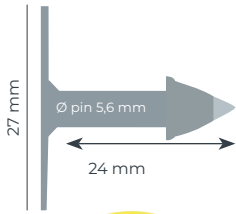

## Female

**MS Tag Medium 2K**  
(Closed)

**MS Tag Jumbo 2K**  
(Closed)

**MS Tag Maxi 2K**  
(Closed)

# Male

27 mm

**MS Tag Round**  
(Robust pin)

60,5 mm

**MS Tag Medium**  
(Robust pin)

60,5 mm

**MS Tag Jumbo**  
(Robust pin)

74 mm