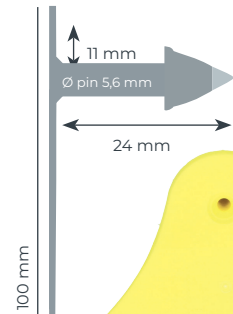

## Female

**MS Tag Medium 2K**  
(Closed)

**MS Tag Jumbo 2K**  
(Closed)

**MS Tag Maxi 2K**  
(Closed)

# Male

27 mm

**MS Tag Round**  
(Robust pin)

60,5 mm

**MS Tag Medium**  
(Robust pin)

60,5 mm

**MS Tag Jumbo**  
(Robust pin)

74 mm

**MS Tag Maxi**  
(Robust pin)

## ELECTRONIC EARTAGS - Female

**MS Tag Round FDX**  
(Closed)

Little

Standard

**MS Tag Round XL FDX**  
(Closed)

**MS Tag Round XL HDX**  
(Closed)

**MS Tag Round UHF**  
(Open)

Little